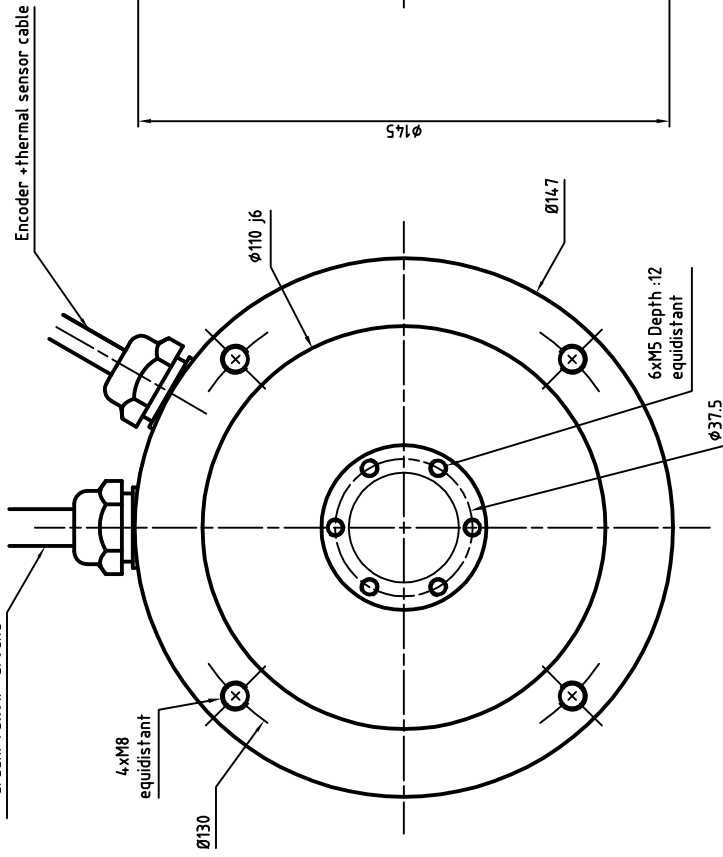

Power cable
diameter and section
depends on rated current
U : Phase 1
V : Phase 2
W : Phase 3
Green/Yellow : Ground

ENCODER SIGNAL COLORS	
Wires colors	ERN180 ECN113
White	0V Up
Brown	Up 0V
Green	A+ A+
Yellow	A- A-
Pink	B- B-
Grey	B+ B+
Blue	R+ DATA+
Red	R- DATA-
Black	Thermal CLOCK+
Violet	Thermal CLOCK-
Grey/Pink	N/A Thermal
Red/Blue	N/A Thermal