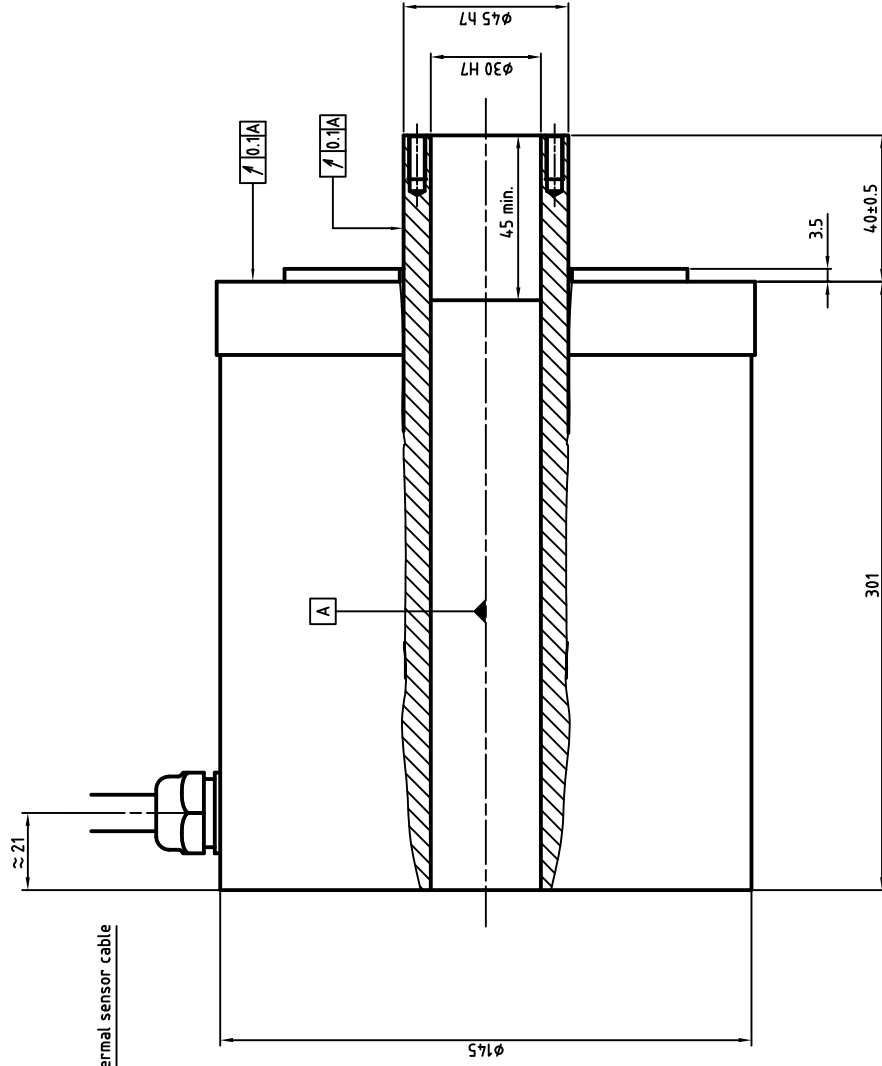

Power cable
diameter and section
depends on rated current
U : Phase 1
V : Phase 2
W : Phase 3
Green/Yellow : Ground

ENCODER SIGNAL COLORS	
Wires colors	ERN180 ECN113
White	0V Up
Brown	Up 0V
Green	A+ A+
Yellow	A- A-
Pink	B- B-
Grey	B+ B+
Blue	R+ DATA+
Red	R- DATA-
Black	Thermal CLOCK+
Violet	Thermal CLOCK-
Grey/Pink	N/A Thermal
Red/Blue	N/A Thermal